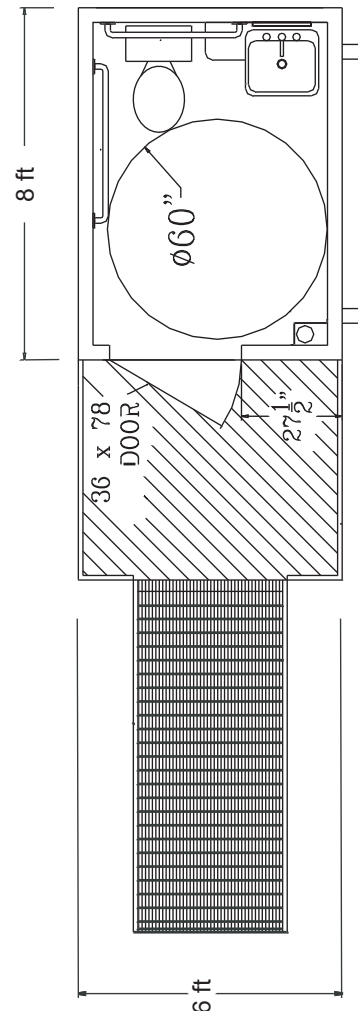

#### Specifications

Trailer Size: 32'L x 10'W x 10'H

Exterior Color: White

Interior Wall Color: Green with Wood Trim

Electrical: One 30-amp 110V outlet

Water: Outside source through garden hose

Service Capability: 40 people