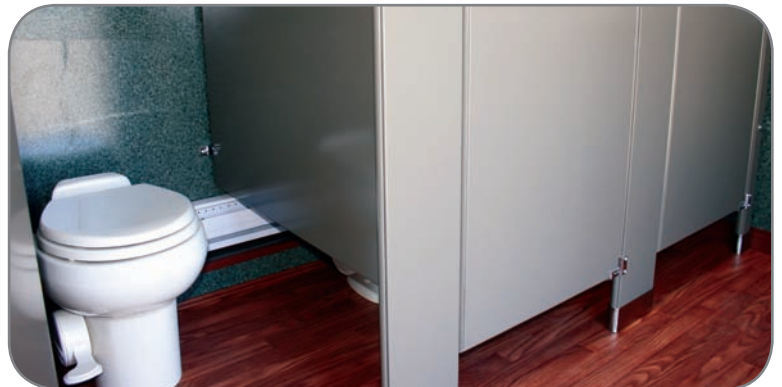

20-Ft Oasis Restroom Trailer

Men's Private Room Features

- Three flushing urinals
- Two flushing toilets
- One metered sink
- Two built-in trash bins

Women's Private Room Features

- Four flushing toilets
- Two metered sinks
- Two built-in trash bins

Highlighted Amenities

- Energy efficient lighting
- Air conditioning and heat
- Full-size mirror above each sink
- Hot/cold metered chrome faucets
- Winterized for cold weather

Specifications

Trailer Size with Frame: 25'L x 8'W x 11'H

Exterior Color: White

Interior Wall Color: Beige / Green

Electrical: Two 20-amp 110V outlets

Water: Garden hose

**For more information, call
Toll Free: 1-800-TOILETS**

**Or visit us online at:
www.unitedsiteservices.com
Serving Maryland, DC, and N. Virginia**